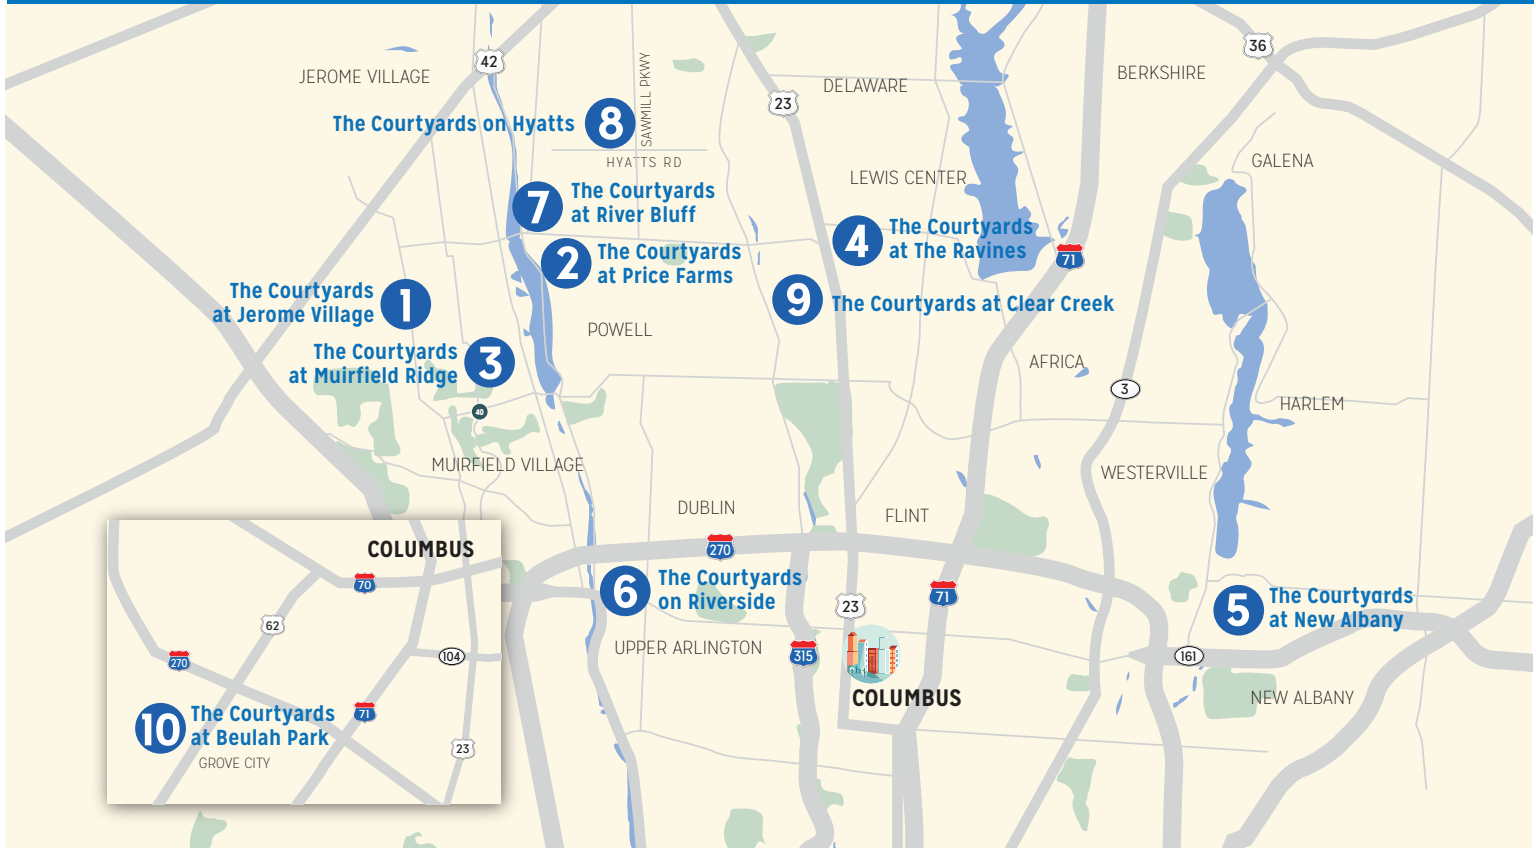

## VISIT OUR SALES CENTERS AND MODELS

- 1 The Courtyards at Jerome Village | Dublin**  
MODEL: 10475 Elderberry Drive, Plain City, OH 43064  
GPS: 7875 Ryan Parkway, Plain City, OH 43064  
FROM THE MID \$300's | 614-935-6077
- 2 The Courtyards at Price Farms | Delaware**  
7337 South Section Line Road, Delaware, OH 43015  
FROM THE MID \$400's | 614-949-5656
- 3 The Courtyards at Muirfield Ridge | Dublin**  
10875 Manley Rd, Dublin, OH 43017  
FROM THE MID \$300's | 614-325-0625
- 4 The Courtyards at The Ravines | Lewis Center**  
6453 Pullman Drive, Lewis Center, OH 43035  
FROM THE LOW \$300's | 614-336-7723

## NOW SELLING

- 5 The Courtyards at New Albany | New Albany**  
7100 New Albany Condit Road, New Albany, OH 43054  
FROM THE MID \$300's
- 6 The Courtyards on Riverside | Dublin**  
5586 Riverside Drive, Dublin, OH 43017

## COMING SOON

- 7 The Courtyards at River Bluff | Delaware/Powell**  
Near the Intersection of South Section Line Road & Butts Road
- 8 The Courtyards on Hyatts | Powell**  
Intersection of Sawmill Parkway and Hyatts Road
- 9 The Courtyards at Clear Creek | Delaware**  
Home Road and Route 23
- 10 The Courtyards at Beulah Park | Grove City**  
Southwest Boulevard and Demorest Road